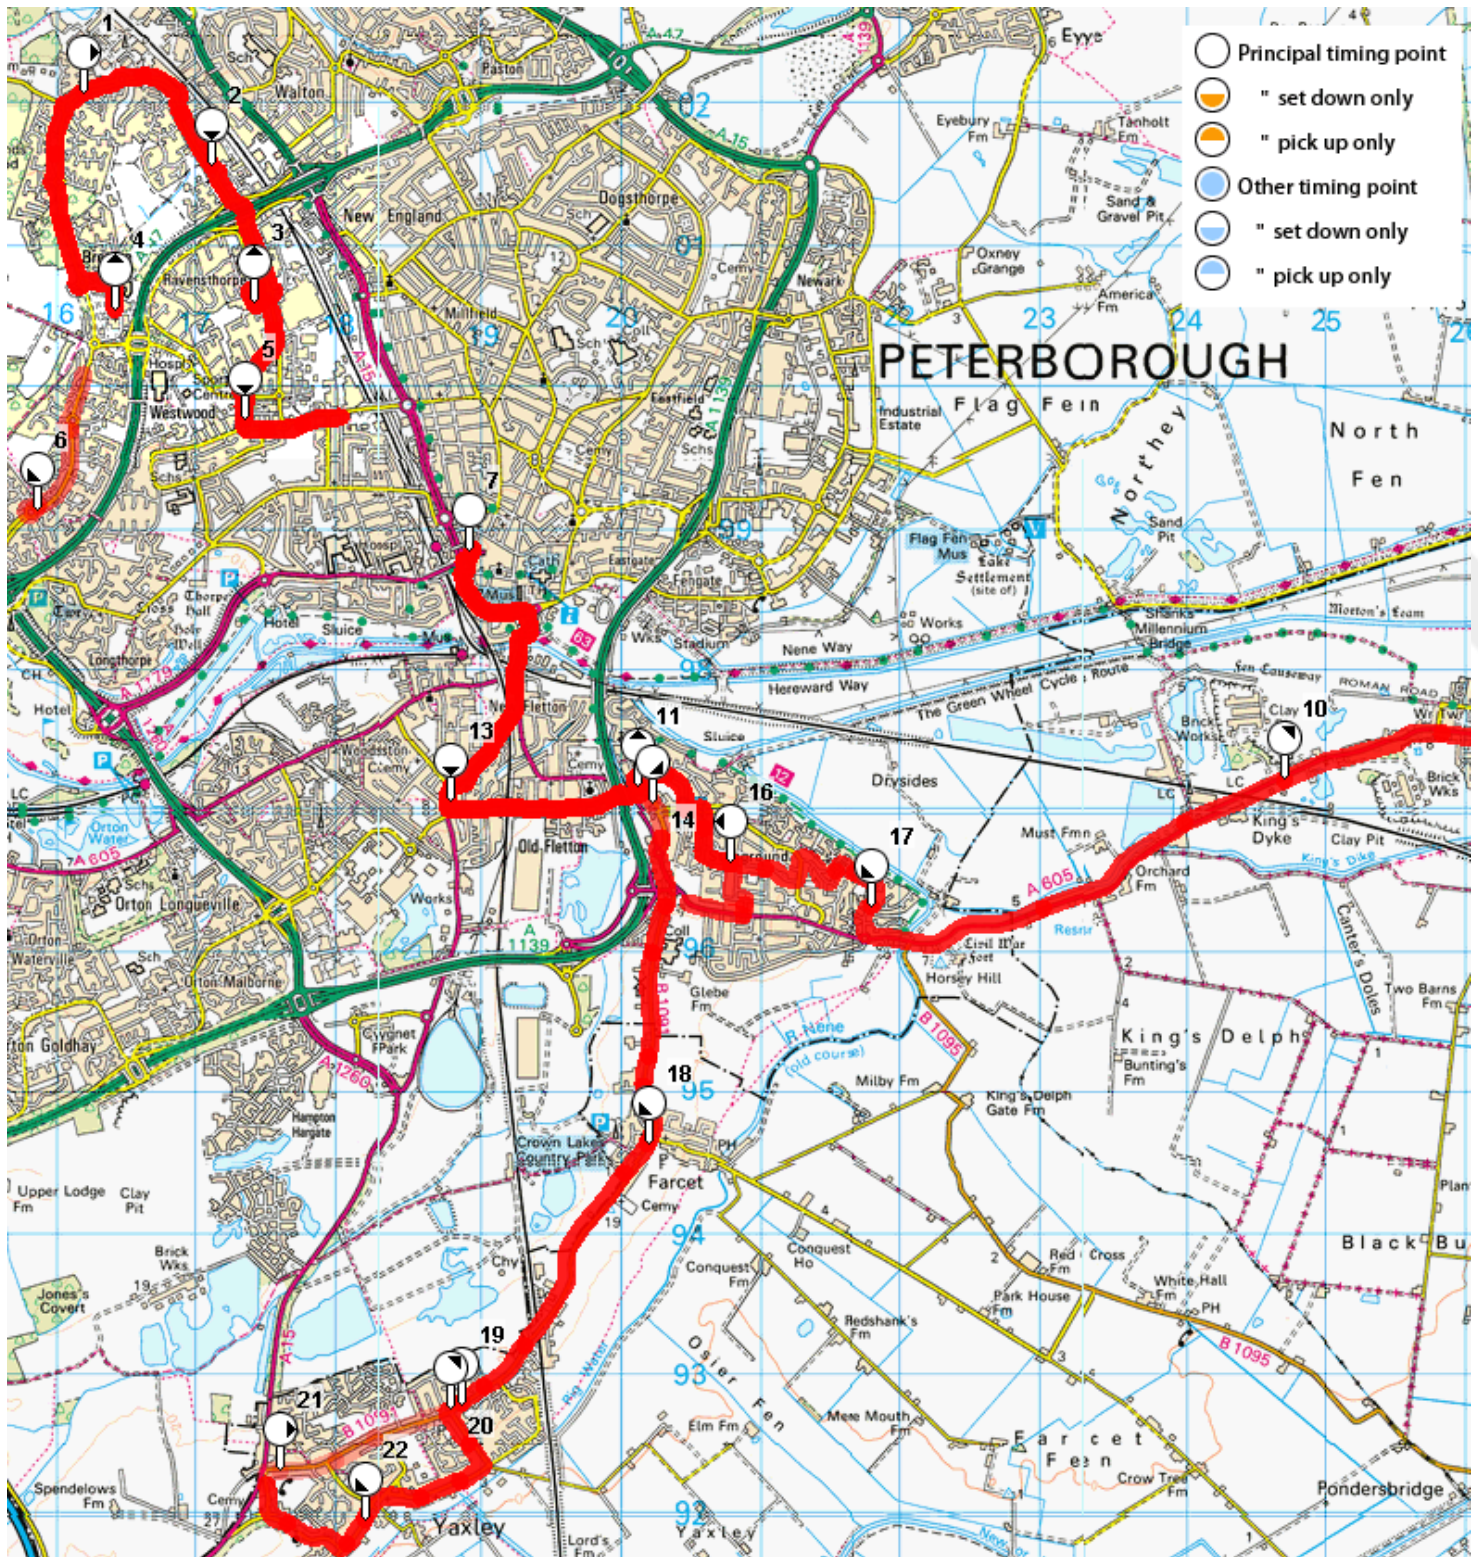

## Stop List (Map Order)

Stop	Stop Code	Locality	Name	Street	Status	Activity
1	0590PNB063	North Bretton	Oxclose, adj	Bretton Way	PTP	
2	0590PNB058	North Bretton	Heltwate, adj	Bretton Way	PTP	
3	0590PWN049	Westwood	Hampton Court, adj	Hampton Court	PTP	
4	0590PNB820	Bretton Centre	Cresset Centre, opp	Flaxland	PTP	
5	0590PSB576	North Bretton	Peterborough City Hosp, Adj	Peterborough City Hospital	PTP	
6	0590PWN042	Westwood	St Judes Church, adj	Cranford Drive	PTP	
7	0590PSB075	South Bretton	Copeland, adj	Bretton Way	PTP	
8	0590PC601	Peterborough City Centre	Peterborough Railway Station, adj	Station Road	PTP	
9	0590PQG02	Peterborough	Queensgate Bus Stn, Bay 2	Queensgate Bus Station	PTP	
10	0500FVH023	Whittlesey	Roman Close, near	Feldale Place	PTP	
11	0500FVH054	Whittlesey	H&R Coronation Avenue, N-bound	Coronation Avenue		
12	0500FVH025	Kings Dike	Peterborough Road, opp 264	Peterborough Road	PTP	
13	0500FVH036	Inham's End	Coronation Avenue, opp	Eastrea Road	PTP	
14	0590PFW210	Woodston	Drill Hall, adj	London Road	PTP	
15	0590PSS251	Stanground	Golden Lion, opp	South Street	PTP	
16	0500FVH018	Whittlesey	Queen Street, near	Whittlesey Market Place	PTP	
17	0590PSS233	Stanground	Lawson Avenue Shops, adj	Lawson Avenue	PTP	
18	0590PSP814	Stanground	Park Farm Crescent, adj	Park Farm Way	PTP	
19	0500HFARC010	Farcet	Main Street, opp	Broadway	PTP	
20	0500HYAXL018	Yaxley	Windsor Road, near	Broadway	PTP	
21	0500HYAXL009	Yaxley	Windsor Road, opp	Broadway	PTP	
22	0500HYAXL004	Yaxley	Dovecote Lane, opp	Broadway	PTP	
23	0500HYAXL025	Yaxley	Askew's Lane, near	Main Street	PTP	