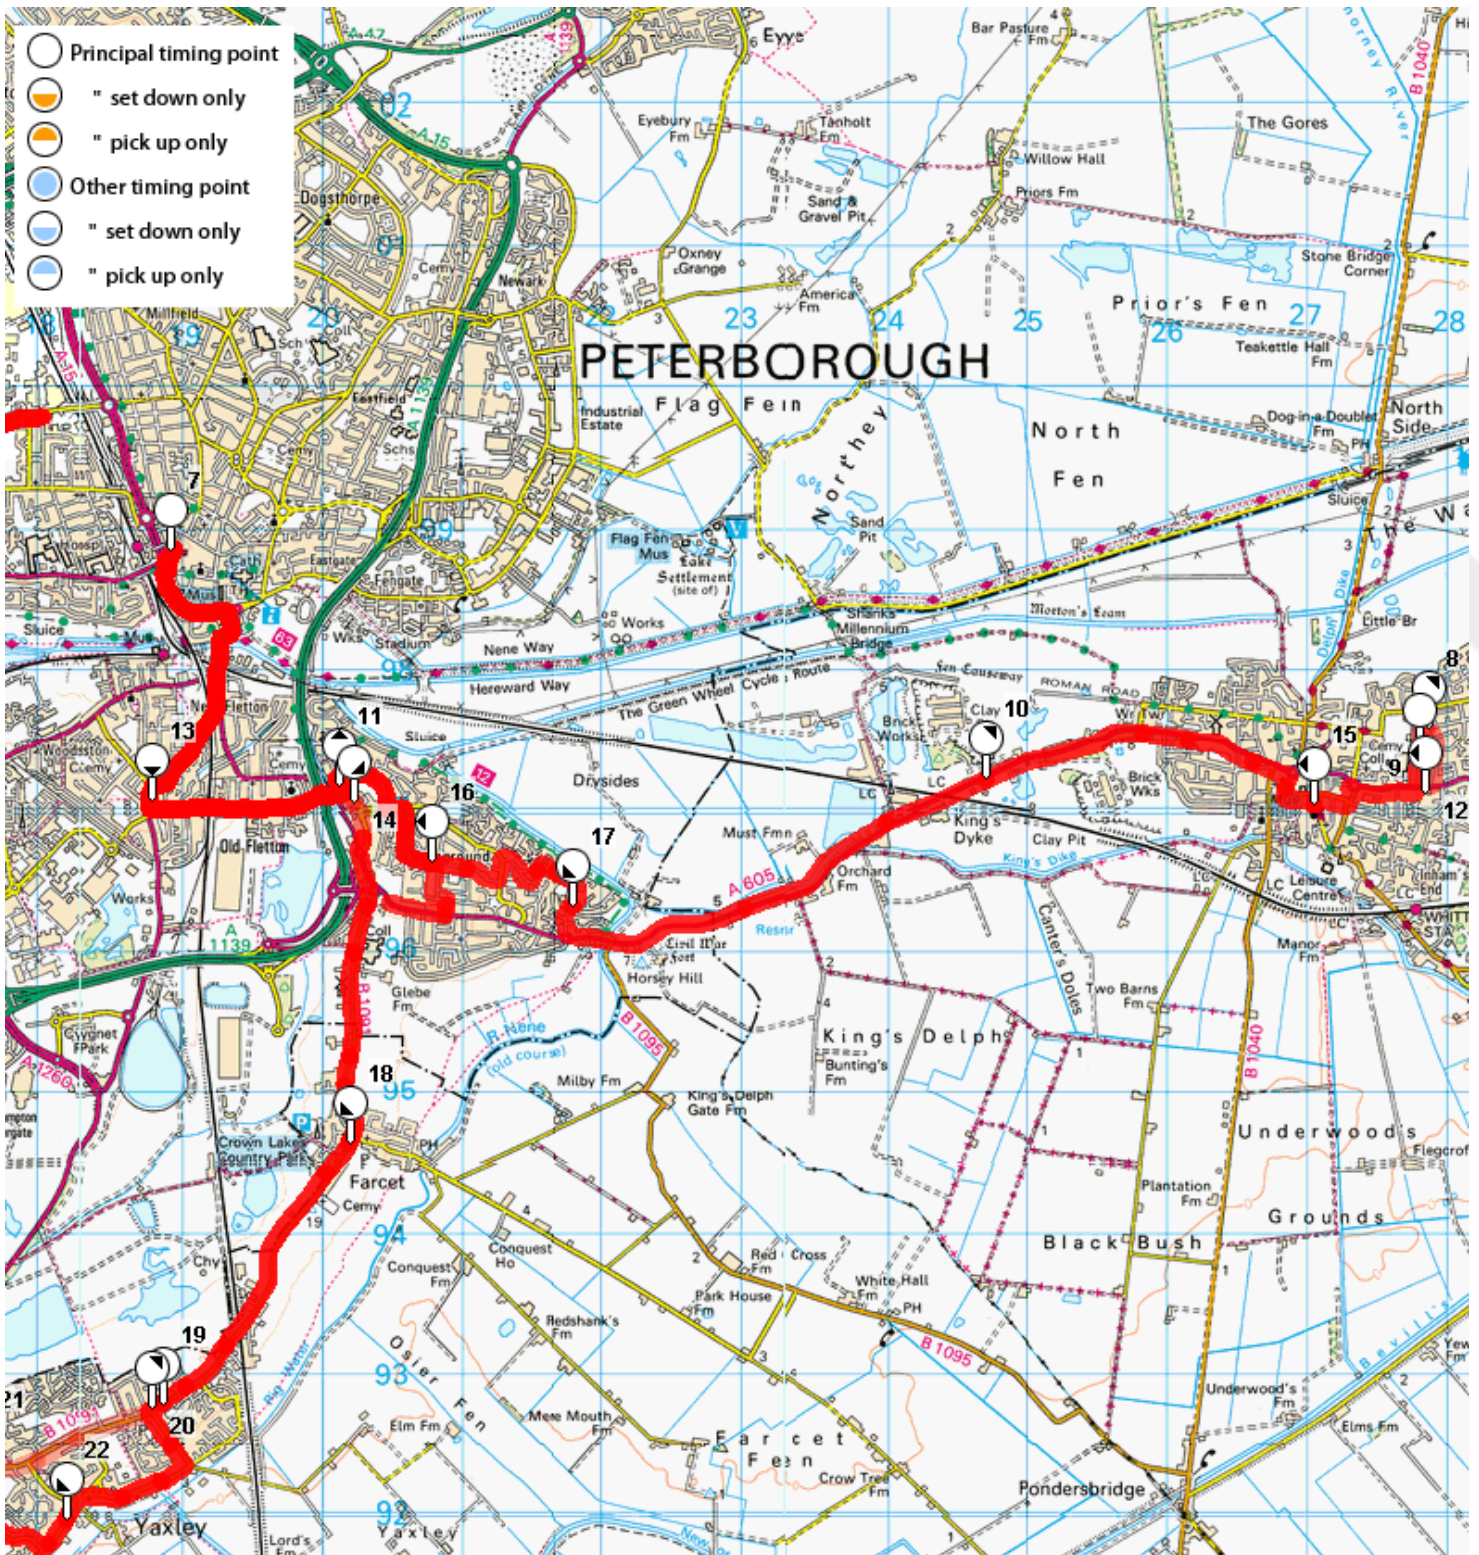

## Stop List (Map Order)

Stop	Stop Code	Locality	Name	Street	Status	Activity
1	0590PNB064	North Bretton	Oxclose, opp	Bretton Way	PTP	
2	0590PNB057	North Bretton	Heltwate, opp	Bretton Way	PTP	
3	0590PWN049	Westwood	Hampton Court, adj	Hampton Court	PTP	
4	0590PNB577	Bretton Centre	Cresset Centre, adj	Rightwell East	PTP	
5	0590PWN041	Westwood	St Judes Church, opp	Cranford Drive	PTP	
6	0590PSB075	South Bretton	Copeland, adj	Bretton Way	PTP	
7	0590PQG05	Peterborough	Queensgate Bus Stn, Bay 5	Queensgate Bus Station	PTP	
8	0500FVH023	Whittlesey	Roman Close, near	Feldale Place	PTP	
9	0500FVH054	Whittlesey	H&R Coronation Avenue, N-bound	Coronation Avenue		
10	0500FVH026	Kings Dike	Peterborough Road, o/s 264	Peterborough Road	PTP	
11	0590PSS212	Stanground	Golden Lion, adj	Church Street	PTP	
12	0500FVH036	Inham's End	Coronation Avenue, opp	Eastrea Road	PTP	
13	0590PFW211	Woodston	Drill Hall, opp	London Road	PTP	
14	0590PSS250	Stanground	Golden Lion, nr	South Street	PTP	
15	0500FVH018	Whittlesey	Queen Street, near	Whittlesey Market Place	PTP	
16	0590PSS591	Stanground	Lawson Avenue Shops, opp	Lawson Avenue	PTP	
17	0590PSP594	Stanground	Park Farm Crescent, opp	Park Farm Way	PTP	
18	0500HFARC009	Farcet	Main Street, near	Broadway	PTP	
19	0500HYAXL018	Yaxley	Windsor Road, near	Broadway	PTP	
20	0500HYAXL009	Yaxley	Windsor Road, opp	Broadway	PTP	
21	0500HYAXL004	Yaxley	Dovecote Lane, opp	Broadway	PTP	
22	0500HYAXL025	Yaxley	Askew's Lane, near	Main Street	PTP	