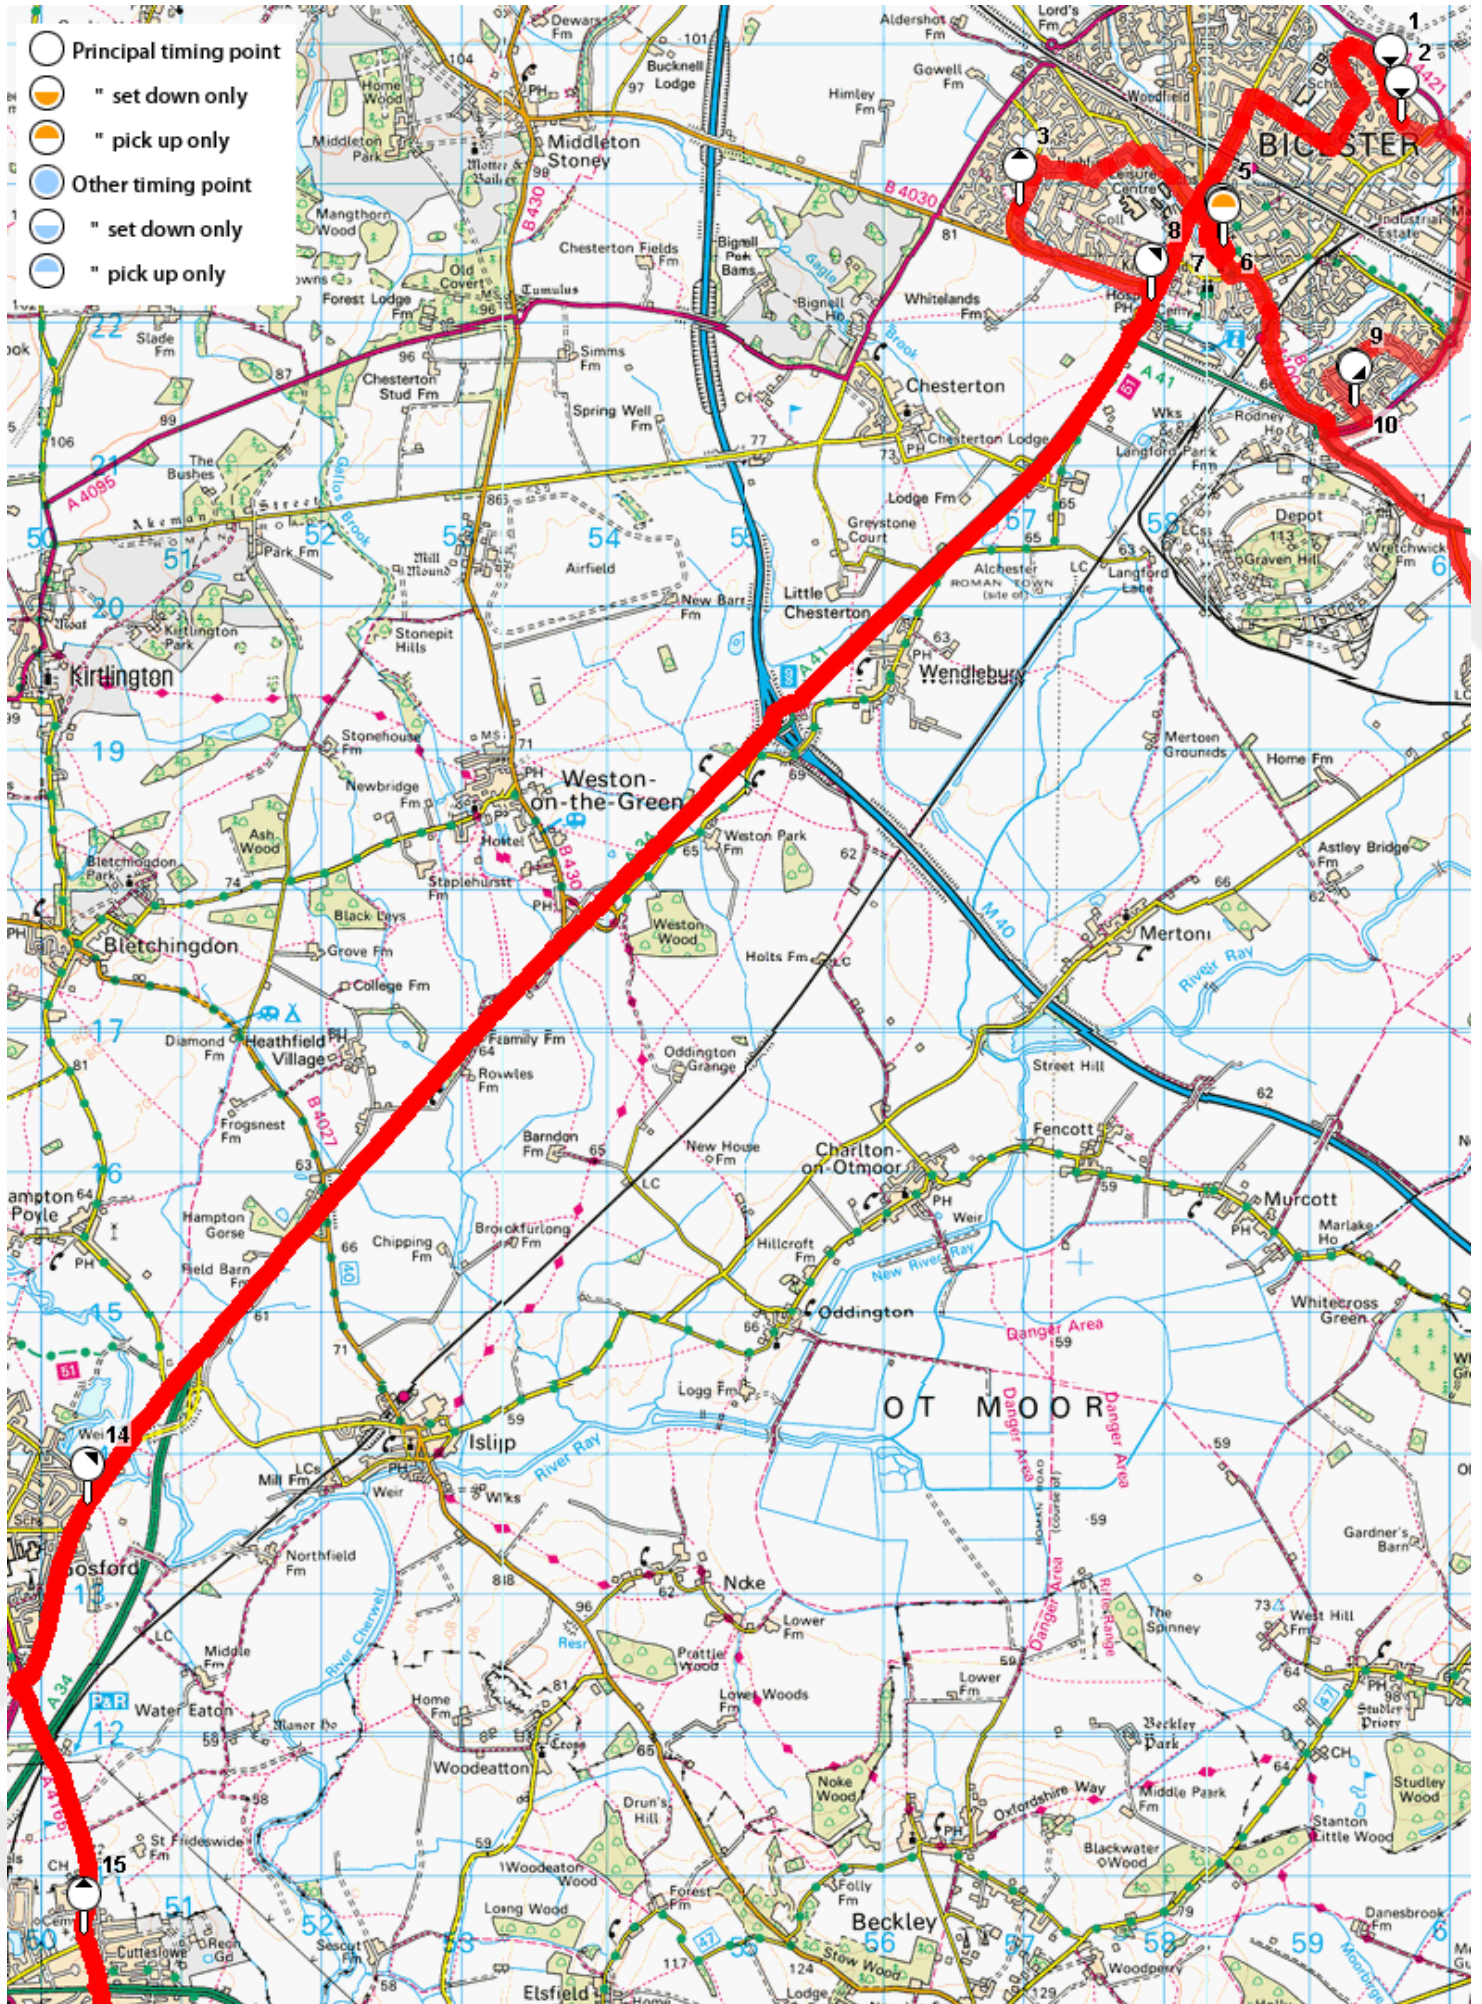

Stop List (Map Order)

Stop	Stop Code	Locality	Name	Street	Status	Activity
1	340003089OPP	Glory Farm	Fulmar Close, opp	Sunderland Drive	PTP	
2	340003090OPP	Glory Farm	Benson Close, opp	Boston Road	PTP	Various
3	340003081OPP	Greenwood	Bowmont Square, opp	Shakespeare Drive	PTP	
4	340001568TER	Launton	Station Road Terminus, SE-bound	Blenheim Drive	PTP	Various
5	340000093BPS	Bicester Town Centre	Bure Place, Arrivals	Bure Place	PTP	Set down only
6	340000093BP2	Bicester Town Centre	Bure Place, Stop 2	Bure Place	PTP	Pickup only
7	3400001552CN	King's End	Pingle Drive Bicester Village, SW-bound	B4030 Oxford Road	PTP	
8	340003092OPP	Langford Village	Ravencroft, opp	Peregrine Way	PTP	Various
9	340003092CNR	Langford Village	Ravencroft, adj	Peregrine Way	PTP	Various
10	340001883OPP	Ambrosden	East Hawthorn Ave, opp	Ploughley Road	PTP	
11	340000405MG	Upper Arcott	Bullington Prison, Main entrance	Patrick Haugh Road	PTP	
12	340000053OUT	St Georges Barracks	St Georges Barracks, Outside	Arcott Wood Road	PTP	Various
13	340000032V	Gosford	Kings Arms, opp	Bicester Road	PTP	
14	340001048CNR	Cuttleslowe	Five Mile Drive, opp	Banbury Road	PTP	
15	340001053SPD	Summertown	Summertown Shops, S-bound	Banbury Road		Various
16	340000005T1	Oxford City Centre	Magdalen Street, Stop T1	Magdalen Street	PTP	Set down only