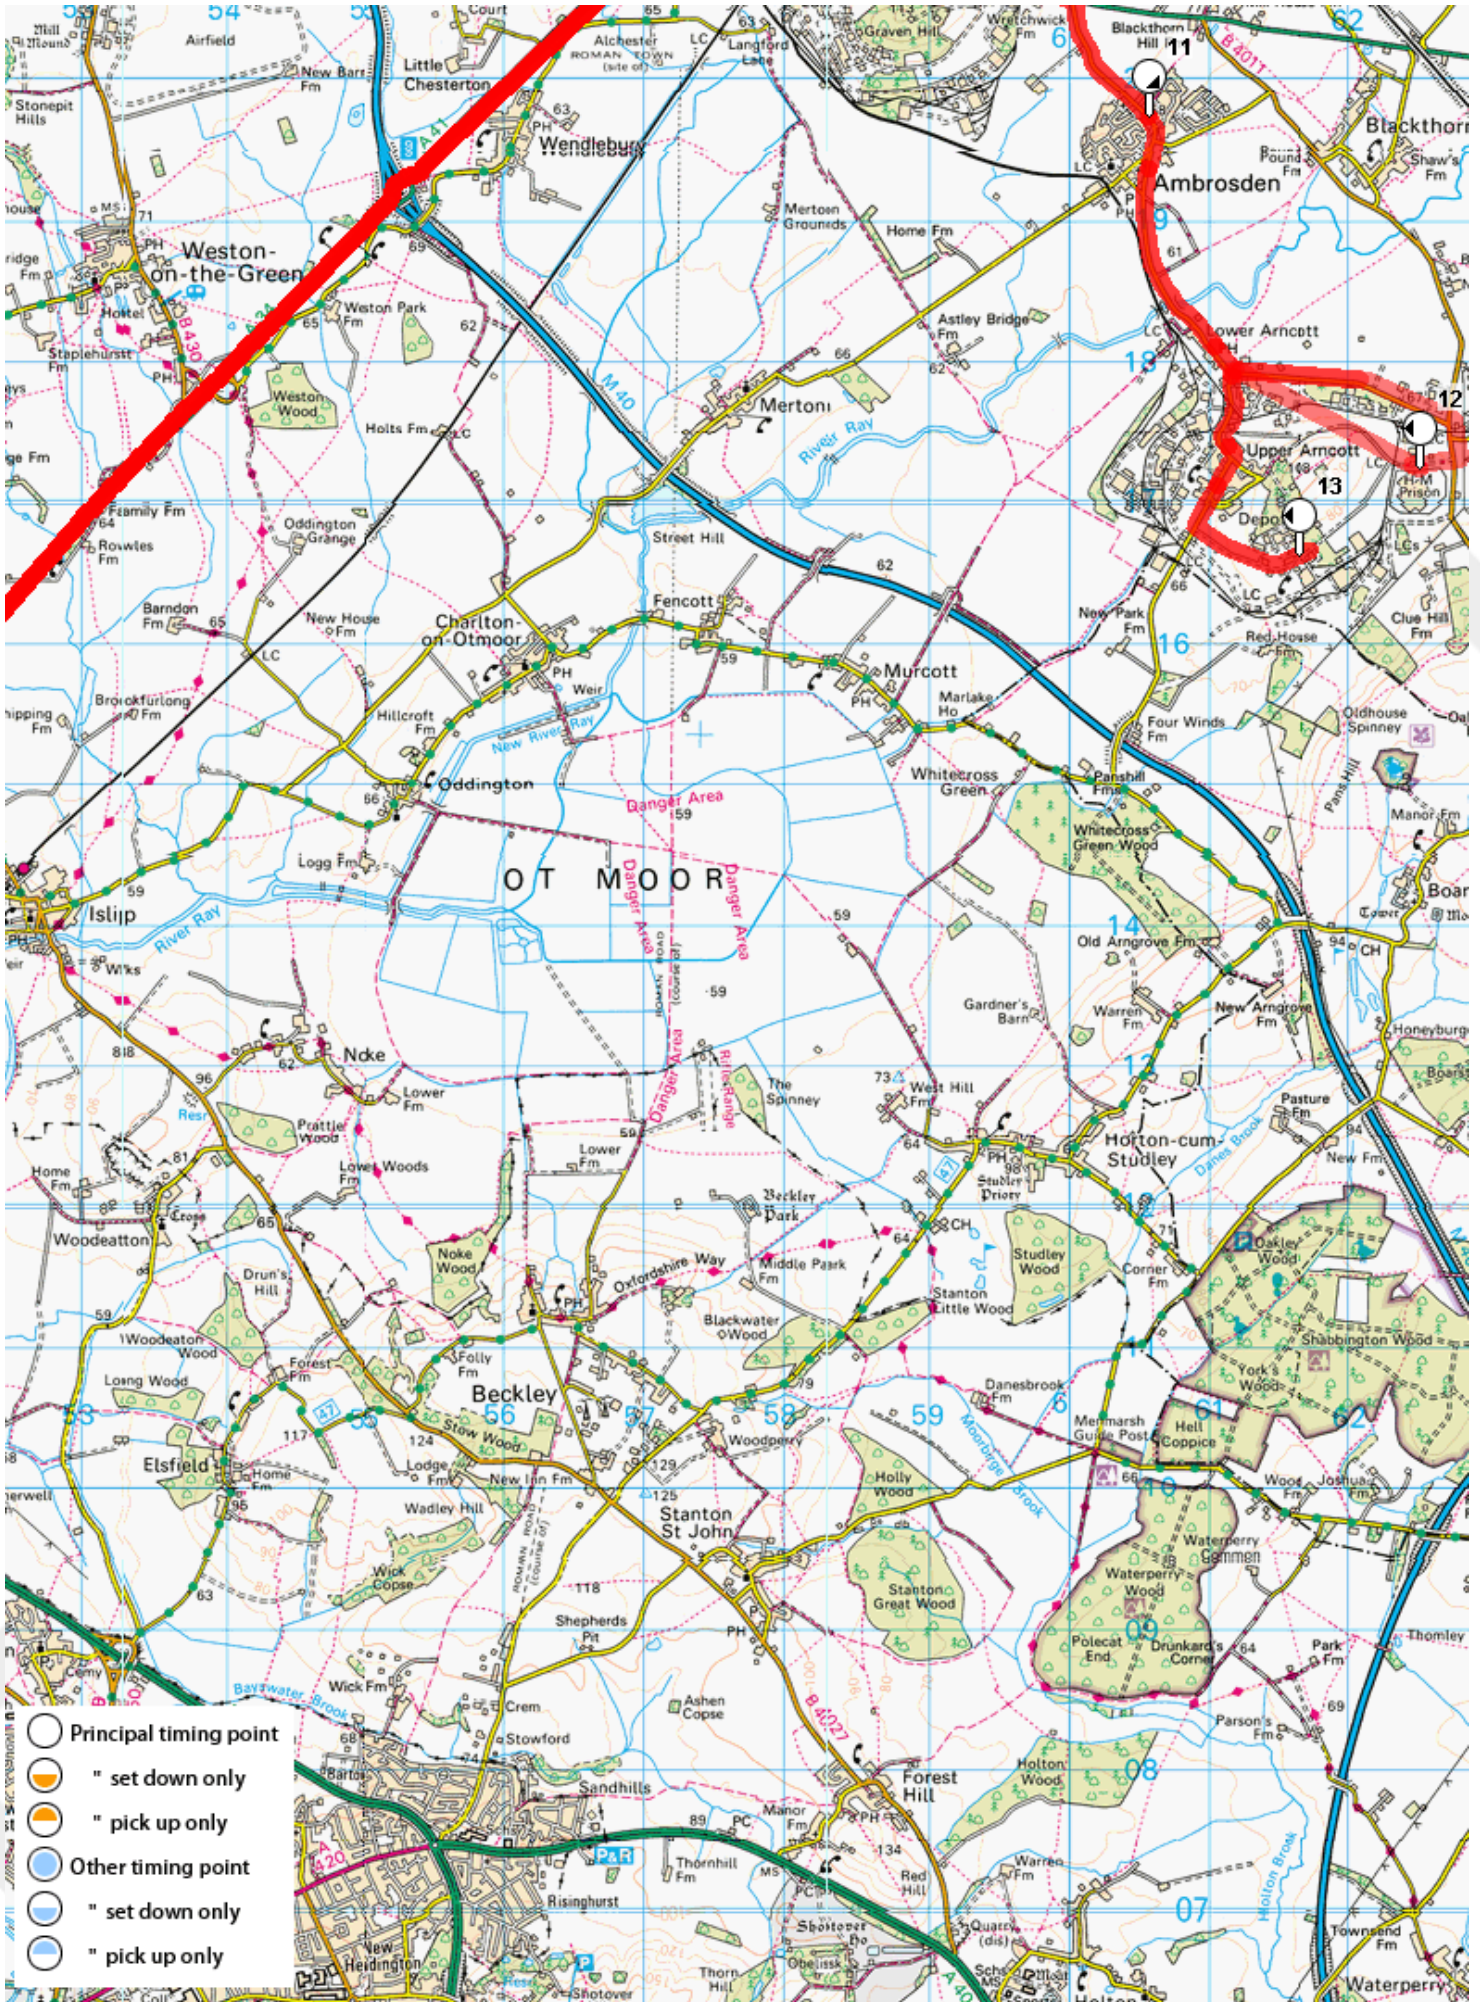

Stop List (Map Order)

Stop	Stop Code	Locality	Name	Street	Status	Activity
1	340003089OPP	Glory Farm	Fulmar Close, opp	Sunderland Drive	PTP	
2	340003090OPP	Glory Farm	Benson Close, opp	Boston Road	PTP	Various
3	340003081OPP	Greenwood	Bowmont Square, opp	Shakespeare Drive	PTP	
4	340001568TER	Launton	Station Road Terminus, SE-bound	Blenheim Drive	PTP	Various
5	340000093BPS	Bicester Town Centre	Bure Place, Arrivals	Bure Place	PTP	Set down only
6	340000093BP2	Bicester Town Centre	Bure Place, Stop 2	Bure Place	PTP	Pickup only
7	3400001552CN	King's End	Pingle Drive Bicester Village, SW-bound	B4030 Oxford Road	PTP	
8	340003092OPP	Langford Village	Ravencroft, opp	Peregrine Way	PTP	Various
9	340003092CNR	Langford Village	Ravencroft, adj	Peregrine Way	PTP	Various
10	340001883OPP	Ambrosden	East Hawthorn Ave, opp	Ploughley Road	PTP	
11	340000405MG	Upper Arcott	Bullington Prison, Main entrance	Patrick Haugh Road	PTP	
12	340000053OUT	St Georges Barracks	St Georges Barracks, Outside	Arcott Wood Road	PTP	Various
13	340000032V	Gosford	Kings Arms, opp	Bicester Road	PTP	
14	340001048CNR	Cuttleslowe	Five Mile Drive, opp	Banbury Road	PTP	
15	340001053SPD	Summertown	Summertown Shops, S-bound	Banbury Road		Various
16	340000005T1	Oxford City Centre	Magdalen Street, Stop T1	Magdalen Street	PTP	Set down only