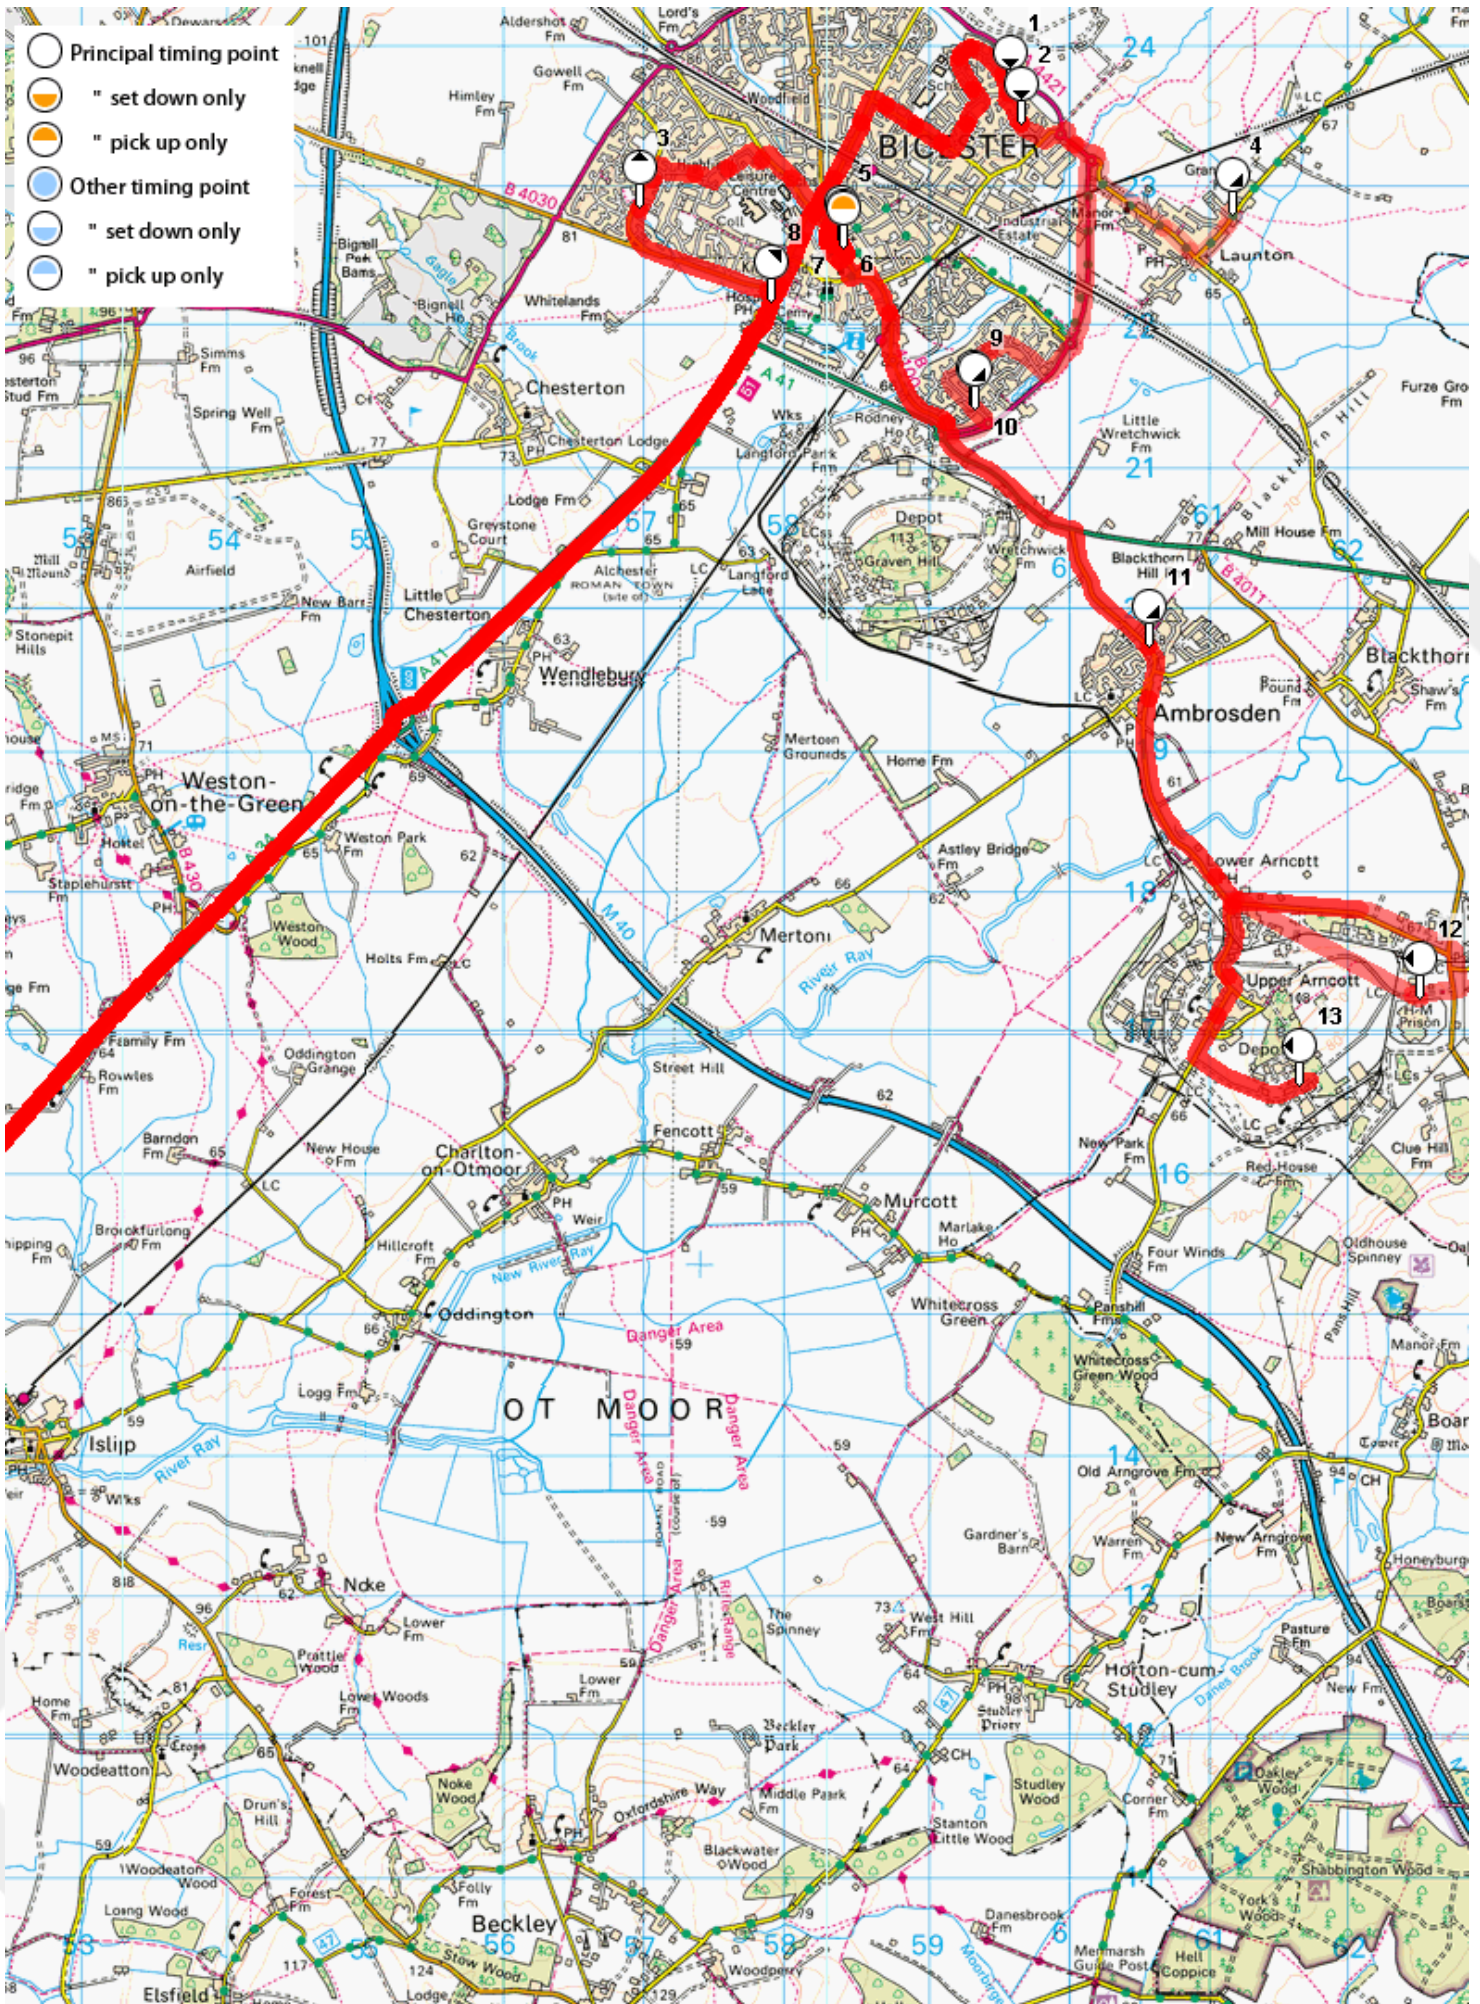

Stop List (Map Order)

Stop	Stop Code	Locality	Name	Street	Status	Activity
1	340003089OPP	Glory Farm	Fulmar Close, opp	Sunderland Drive	PTP	
2	340003090OPP	Glory Farm	Benson Close, opp	Boston Road	PTP	Various
3	340003081OPP	Greenwood	Bowmont Square, opp	Shakespeare Drive	PTP	
4	340001568TER	Launton	Station Road Terminus, SE-bound	Blenheim Drive	PTP	Various
5	340000093BPS	Bicester Town Centre	Bure Place, Arrivals	Bure Place	PTP	Set down only
6	340000093BP2	Bicester Town Centre	Bure Place, Stop 2	Bure Place	PTP	Pickup only
7	3400001552CN	King's End	Pingle Drive Bicester Village, SW-bound	B4030 Oxford Road	PTP	
8	340003092OPP	Langford Village	Ravencroft, opp	Peregrine Way	PTP	Various
9	340003092CNR	Langford Village	Ravencroft, adj	Peregrine Way	PTP	Various
10	340001883OPP	Ambrosden	East Hawthorn Ave, opp	Ploughley Road	PTP	
11	340000405MG	Upper Arcott	Bullington Prison, Main entrance	Patrick Haugh Road	PTP	
12	340000053OUT	St Georges Barracks	St Georges Barracks, Outside	Arcott Wood Road	PTP	Various
13	340000032V	Gosford	Kings Arms, opp	Bicester Road	PTP	
14	340001048CNR	Cuttleslowe	Five Mile Drive, opp	Banbury Road	PTP	
15	340001053SPD	Summertown	Summertown Shops, S-bound	Banbury Road		Various
16	340000005T1	Oxford City Centre	Magdalen Street, Stop T1	Magdalen Street	PTP	Set down only