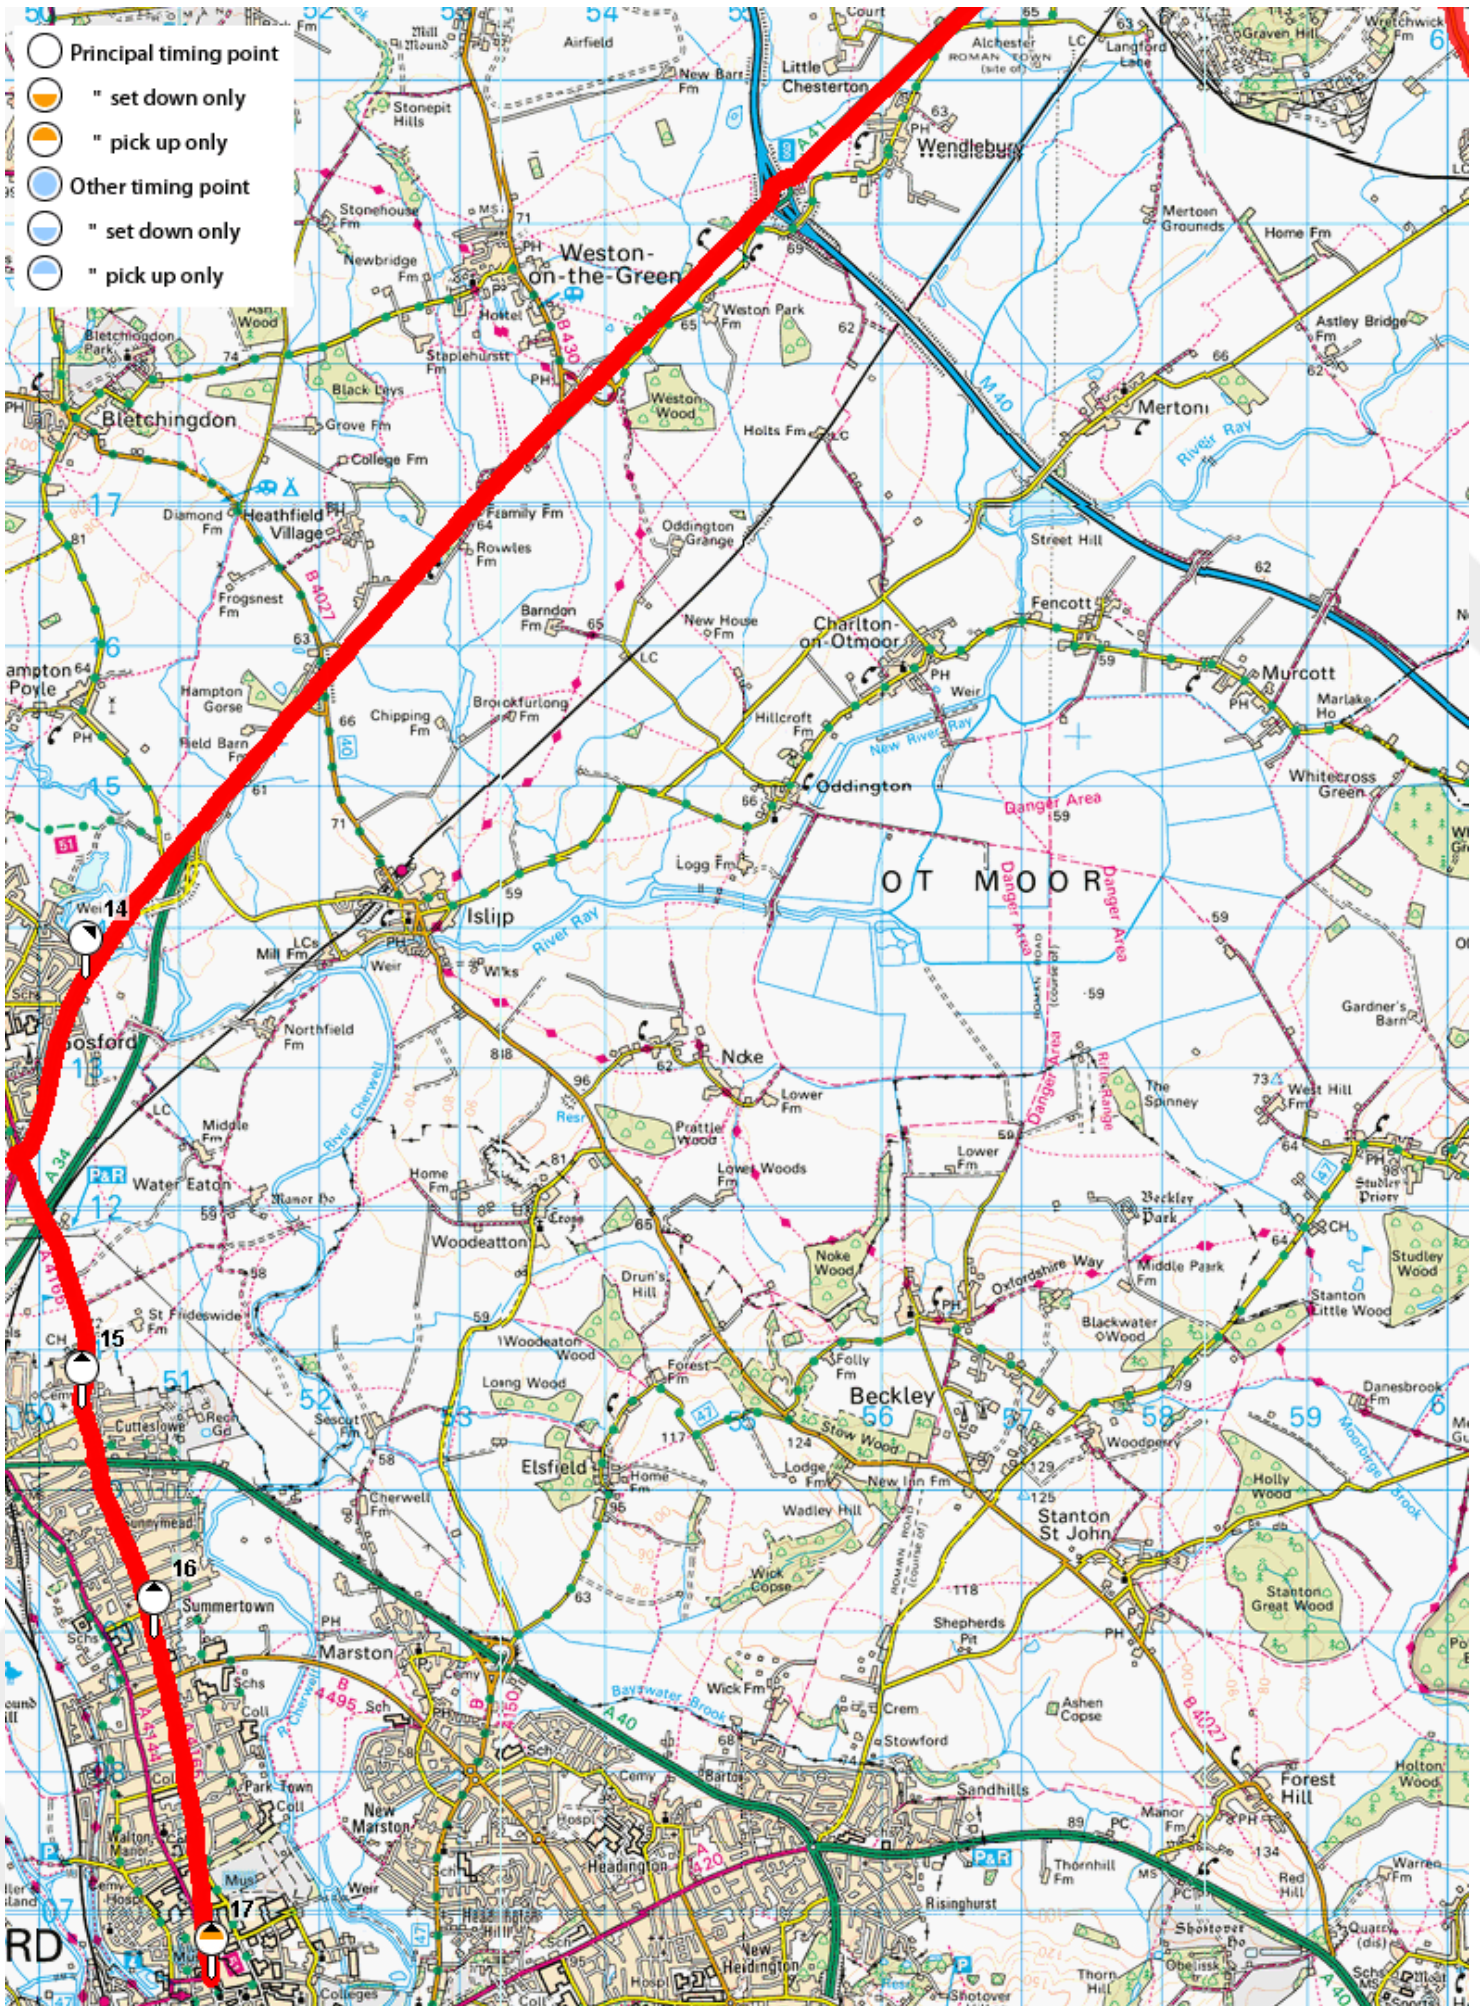

Stop List (Map Order)

Stop	Stop Code	Locality	Name	Street	Status	Activity
1	340003089OPP	Glory Farm	Fulmar Close, opp	Sunderland Drive	PTP	
2	340003090OPP	Glory Farm	Benson Close, opp	Boston Road	PTP	Various
3	340003081OPP	Greenwood	Bowmont Square, opp	Shakespeare Drive	PTP	
4	340001568TER	Launton	Station Road Terminus, SE-bound	Blenheim Drive	PTP	Various
5	340000093BPS	Bicester Town Centre	Bure Place, Arrivals	Bure Place	PTP	Set down only
6	340000093BP2	Bicester Town Centre	Bure Place, Stop 2	Bure Place	PTP	Pickup only
7	3400001552CN	King's End	Pingle Drive Bicester Village, SW-bound	B4030 Oxford Road	PTP	
8	340003092OPP	Langford Village	Ravencroft, opp	Peregrine Way	PTP	Various
9	340003092CNR	Langford Village	Ravencroft, adj	Peregrine Way	PTP	Various
10	340001883OPP	Ambrosden	East Hawthorn Ave, opp	Ploughley Road	PTP	
11	340000405MG	Upper Arcott	Bullington Prison, Main entrance	Patrick Haugh Road	PTP	
12	340000053OUT	St Georges Barracks	St Georges Barracks, Outside	Arcott Wood Road	PTP	Various
13	340000032V	Gosford	Kings Arms, opp	Bicester Road	PTP	
14	340001048CNR	Cuttleslowe	Five Mile Drive, opp	Banbury Road	PTP	
15	340001053SPD	Summertown	Summertown Shops, S-bound	Banbury Road		Various
16	340000005T1	Oxford City Centre	Magdalen Street, Stop T1	Magdalen Street	PTP	Set down only