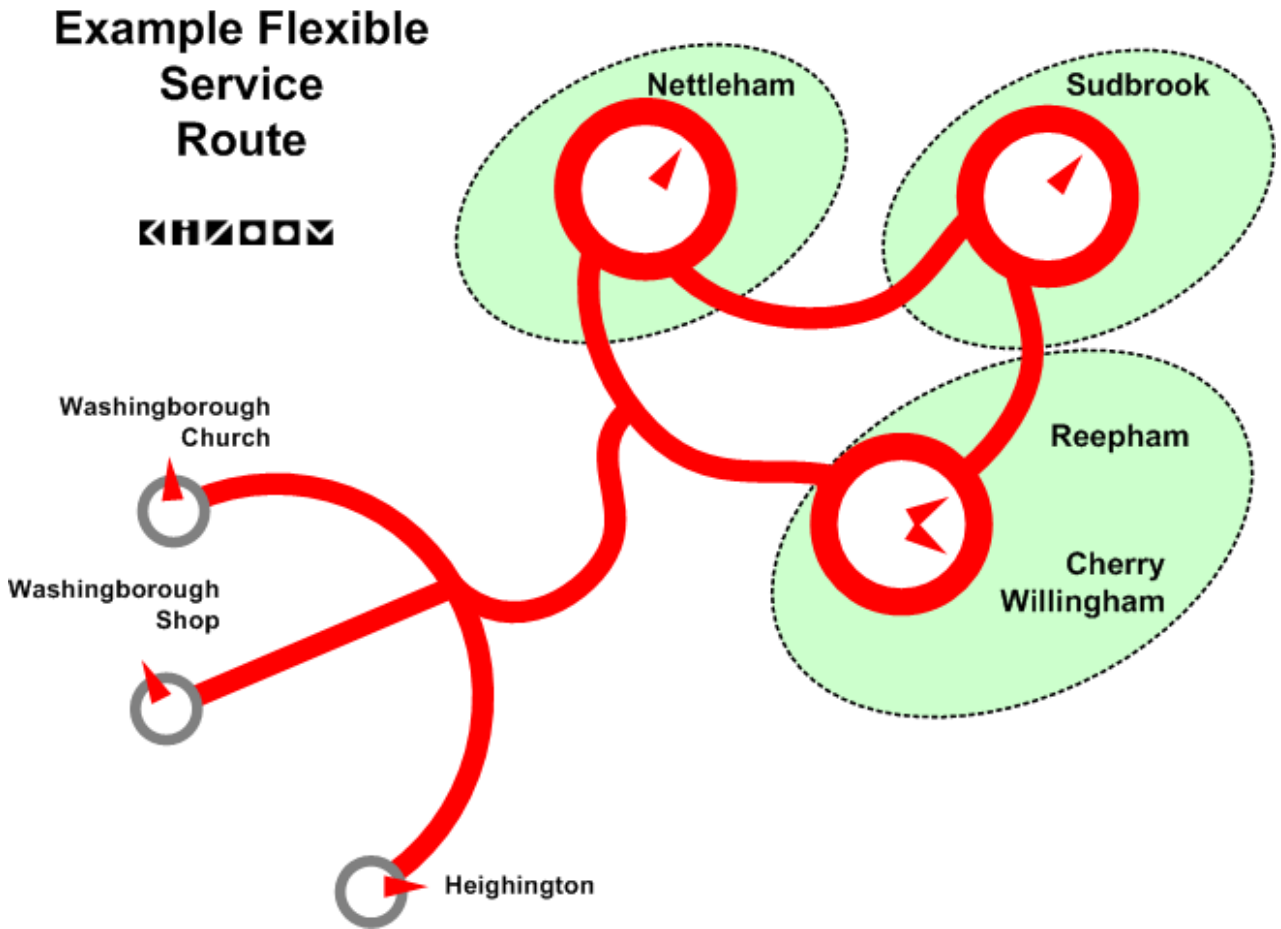

Booking Arrangements

Arrangements	Call Monday to Friday office hours
Phone	020712346987
Email	me@flexitbusses.org.uk
Web	www.flexitbusses.org.uk/
All Bookings Taken	Yes

Maps

Validation

The document contains the following validation errors.

Severity	Code	Name	Category	Details
6	Dc1	Valid FileName	Intrinsic	FileName does not follow recommended scheme: Line_Operator_Area_ServiceCode_StartDate.xml. See user guide for details.